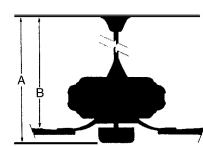

Image File Name: **F736L-BS/WHF.jpg**

MEASUREMENTS

Blade Finish:				Reversible Blades:	No
Blade Material:				Slope:	Yes
ABS				Hanging Weight:	14.55
Blade Sweep:	No. of Blades:	Blade Pitch:			
54"	3	14 DEGREES			
Downrod 1:	Downrod 1 Outside Dia:	Downrod 2:	Downrod 2 Outside Dia:		
6	.75				
Ceiling to Lowest Point: (Dim A)	Ceiling to Blade (Dim B)	Lead Wire:	Motor Size:		
16.5	15.0	80"	DC 125x20mm		