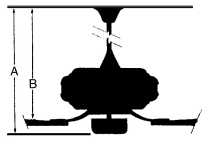

## MEASUREMENTS

Blade Finish:					Reversible Blades:	<b>No</b>
Blade Material:					Slope:	<b>Yes</b>
<b>ABS</b>					Hanging Weight:	<b>24.76</b>
Blade Sweep:	No. of Blades:	Blade Pitch:			Downrod 2 Outside Dia:	
<b>52"</b>	<b>3</b>	<b>14</b>			<b>6</b>	
Downrod 1:	Downrod 1 Outside Dia:	Downrod 2:			Motor Size:	
<b>6</b>	<b>.75</b>	<b>80"</b>			<b>172x20MM</b>	
Ceiling to Lowest Point: (Dim A)	Ceiling to Blade (Dim B)	Lead Wire:				
<b>17.5</b>	<b>14.25</b>					