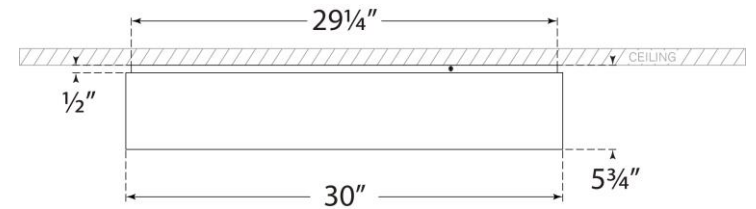

TEAR SHEET

Shaw Grande Flush Mount

Item # S 4045BLK

Designer: Visual Comfort

Height: 5.75"

Width: 30"

Canopy: 29.25" Round

Finishes: BLK, BSL, G, WHT

Glass Options: WG

Lightsource: Dedicated LED

Wattage: 80w (9600lm)

Weight: 40 Pounds

Front View

Top View