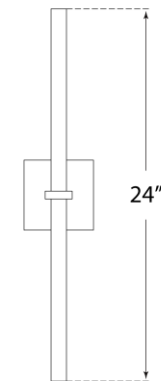

## Axis Large Linear Sconce

Item # KW 2736BZ

Designer: Kelly Wearstler

Height: 24"

Width: 4.5"

Extension: 4"

Backplate: 4.5" Square

Finishes: AB, BZ, PN

Lightsource: Dedicated LED

Wattage: 20w (2400lm)

Weight: 4 Pounds

Top View

Side View

Front View