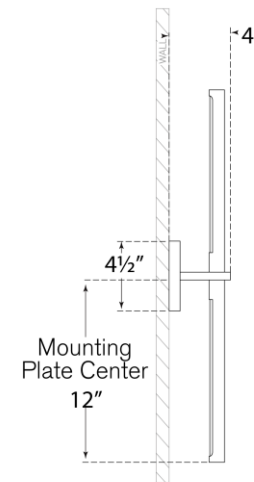

## Axis Large Linear Sconce

Item # KW 2736BZ

Designer: Kelly Wearstler

Height: 24"

Width: 4.5"

Extension: 4"

Backplate: 4.5" Square

Finishes: AB, BZ, PN

Lightsource: Dedicated LED

Wattage: 20w (2400lm)

Weight: 4 Pounds

Top View

Side View

Front View