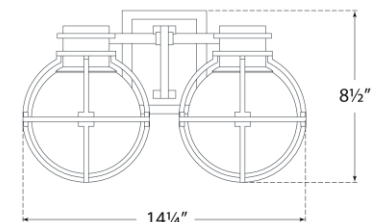

TEAR SHEET

Gracie Double Sconce

Item # CHD 2484AN-WG

Designer: Chapman & Myers

Height: 8.5"

Width: 14.25"

Extension: 8.25"

Backplate: 4.25" x 5.25" Rectangle

Finishes: AB, AN, BZ, PN

Glass Options: White Glas

Socket: 2 - E12 Candelabra

Wattage: 2 - 5 LED B11

Weight: 8 Pounds

Note: UL Only

Top View

Side View

Front View