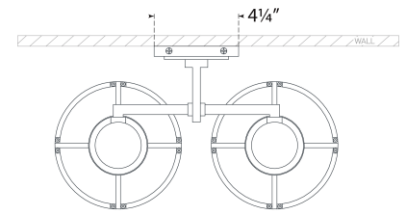

TEAR SHEET

Gracie Double Sconce

Item # CHD 2484AN-WG

Designer: Chapman & Myers

Height: 8.5"

Width: 14.25"

Extension: 8.25"

Backplate: 4.25" x 5.25" Rectangle

Finishes: AB, AN, BZ, PN

Glass Options: White Glas

Socket: 2 - E12 Candelabra

Wattage: 2 - 5 LED B11

Weight: 8 Pounds

Note: UL Only

Top View

Side View