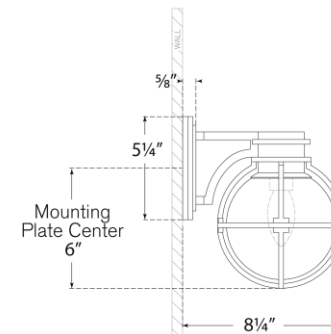

TEAR SHEET

Gracie Double Sconce

Item # CHD 2484AN-WG

Designer: Chapman & Myers

Height: 8.5"

Width: 14.25"

Extension: 8.25"

Backplate: 4.25" x 5.25" Rectangle

Finishes: AB, AN, BZ, PN

Glass Options: White Glas

Socket: 2 - E12 Candelabra

Wattage: 2 - 5 LED B11

Weight: 8 Pounds

Note: UL Only

Top View

Side View

Front View