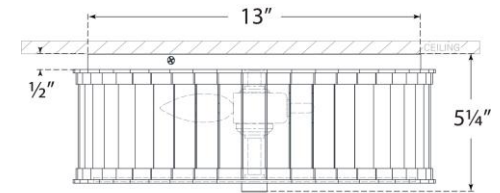

TEAR SHEET

Kean 14" Flush Mount

Item # CHC 4925PN-CG

Designer: Chapman & Myers

Height: 5.5"

Width: 14.25"

Canopy: 13" Round

Finishes: HAB, PN

Trim Options: CG

Socket: 3 - E12 Candelabra

Wattage: 3 - 6.5 LED B11

Weight: 18 Pounds

Side View

Bottom View