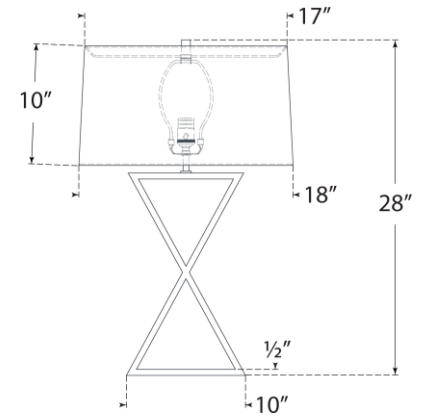

TEAR SHEET

Denali Medium Table Lamp

Item # CHA 8551AI-L

Designer: Chapman & Myers

Height: 28"

Width: 18"

Base: 5" x 10" Rectangle

Finishes: AI

Shade Treatments: L

Shade Details: 17" x 18" x 10"

Socket: E26 Dimmer

Wattage: 15 LED A

Side View

Front View

Top View