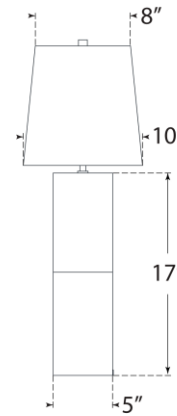

TEAR SHEET

Denali Medium Table Lamp

Item # CHA 8551AI-L

Designer: Chapman & Myers

Height: 28"

Width: 18"

Base: 5" x 10" Rectangle

Finishes: AI

Shade Treatments: L

Shade Details: 17" x 18" x 10"

Socket: E26 Dimmer

Wattage: 15 LED A

Side View

Front View

Top View