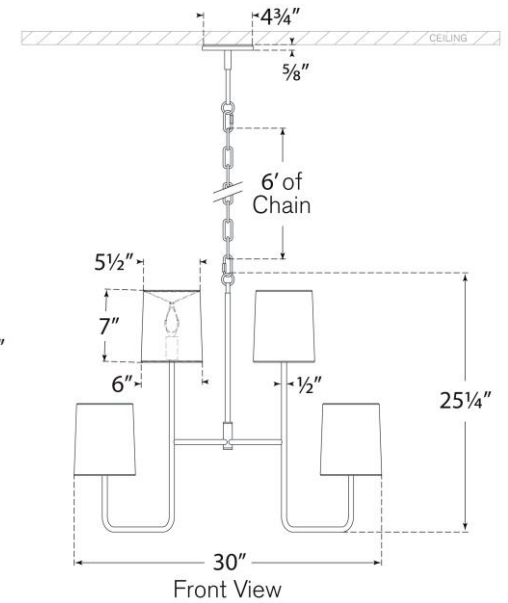

## Go Lightly Extra Large Two Tier Chandelier

Item # BBL 5083CW-CW

Designer: Barbara Barry

Height: 25.25"

Width: 30"

Canopy: 4.75" Round

Finishes: BZ, CW, G, PN, SB

Shade Treatments: BZ, CW, G, L, PN, SB

Shade Details: 5.5" x 6" x 7"

Socket: 8 - E12 Candelabra

Wattage: 8 - 6.5 LED B11

Weight: 11 Pounds

Note: UL Only

Top View

Front View