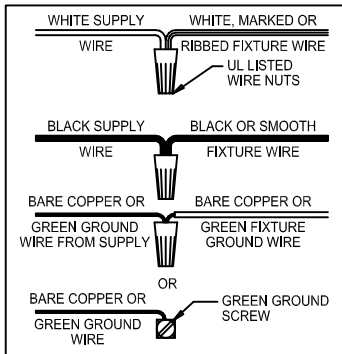

CAUTION: Read instructions carefully and turn electricity off at main circuit breaker panel before beginning installation.

550039

WARNING - If any Special Control Devices are used with this Fixture, Follow the Instructions Carefully to assure full compliance with N.E.C. requirements. If there are any questions, contact a Qualified Electrical Contractor.

CAUTION - All glass is fragile, use care when handling Glass component(s) and or Lamp(s).

CANOPY MOUNTING & WIRE CONNECTION ASSEMBLY STEPS:

ADJUST HEIGHT WITH "D"
 N A (TO LOCK)
 RÉGLEZ LA HAUTEUR AVEC "D"
 N A (À VERROUILLER)
 AJUSTA LA ALTURA CON "D"
 N A (APRETAR)

1. D,E → A
2. B,A → C
3. N,P,H → D
4. P → H (TO LOCK) (À VERROUILLER)
5. F → M (APRETAR)
6. L → M
7. J,K → L
8. L → H
9. F → L,K,J,H,D
10. F → G
11. J,K → H

FIXTURE ASSEMBLY STEPS:

1. M → R
2. Q → S

B, C, G & Q
 (NOT FURNISHED)
 (NON FOURNIE)
 (NO INCLUIDA)