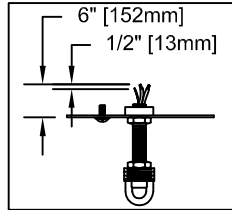

CAUTION: Read instructions carefully and turn electricity off at main circuit breaker panel before beginning installation.

550039

WARNING - If any Special Control Devices are used with this Fixture, Follow the Instructions Carefully to assure full compliance with N.E.C. requirements. If there are any questions, contact a Qualified Electrical Contractor.

CAUTION - All glass is fragile, use care when handling Glass component(s) and or Lamp(s).

CANOPY MOUNTING & WIRE CONNECTION ASSEMBLY STEPS:

ADJUST HEIGHT WITH "D"
 N A (TO LOCK)
 RÉGLEZ LA HAUTEUR AVEC "D"
 N A (À VERROUILLER)
 AJUSTA LA ALTURA CON "D"
 N A (APRETAR)