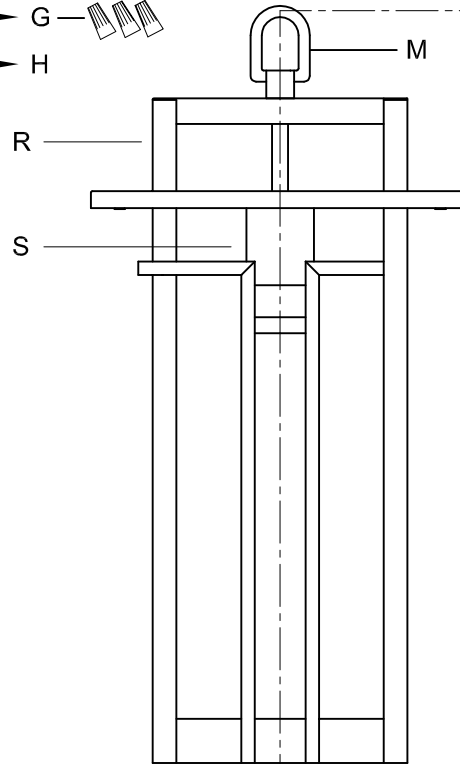

FIXTURE ASSEMBLY STEPS:

1. M → R
2. Q → S

B, C, G & Q
(NOT FURNISHED)
(NON FOURNIE)
(NO INCLUIDA)