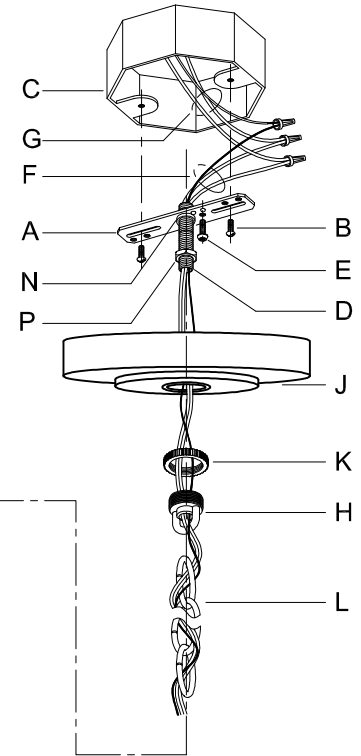

CAUTION: Read instructions carefully and turn electricity off at main circuit breaker panel before beginning installation.

550039

WARNING - If any Special Control Devices are used with this Fixture, Follow the Instructions Carefully to assure full compliance with N.E.C. requirements. If there are any questions, contact a Qualified Electrical Contractor.

CAUTION - All glass is fragile, use care when handling Glass component(s) and or Lamp(s).

CANOPY MOUNTING & WIRE CONNECTION ASSEMBLY STEPS:

ADJUST HEIGHT WITH "D"
 N A (TO LOCK)
 RÉGLEZ LA HAUTEUR AVEC "D"
 N A (À VERROUILLER)
 AJUSTA LA ALTURA CON "D"
 N A (APRETAR)

1. D,E → A
2. B,A → C
3. N,P,H → D
4. P → H (TO LOCK) (À VERROUILLER)
5. F → M (APRETAR)
6. L → M
7. J,K → L
8. L → H
9. F → L,K,J,H,D
10. F → G
11. J,K → H

FIXTURE ASSEMBLY STEPS:

1. M → R
2. Q → S

B, C, G & Q
 (NOT FURNISHED)
 (NON FOURNIE)
 (NO INCLUIDA)

MISE EN GARDE - Le verre est toujours fragile; maniez le(s) composant(s) et/ou l' (les) ampoule(s) avec prudence.

Instrucciones de ensamblaje e instalación

PRECAUCIÓN: Lea cuidadosamente las instrucciones y desconecte la electricidad del cortacircuitos principal antes de iniciar la instalación.