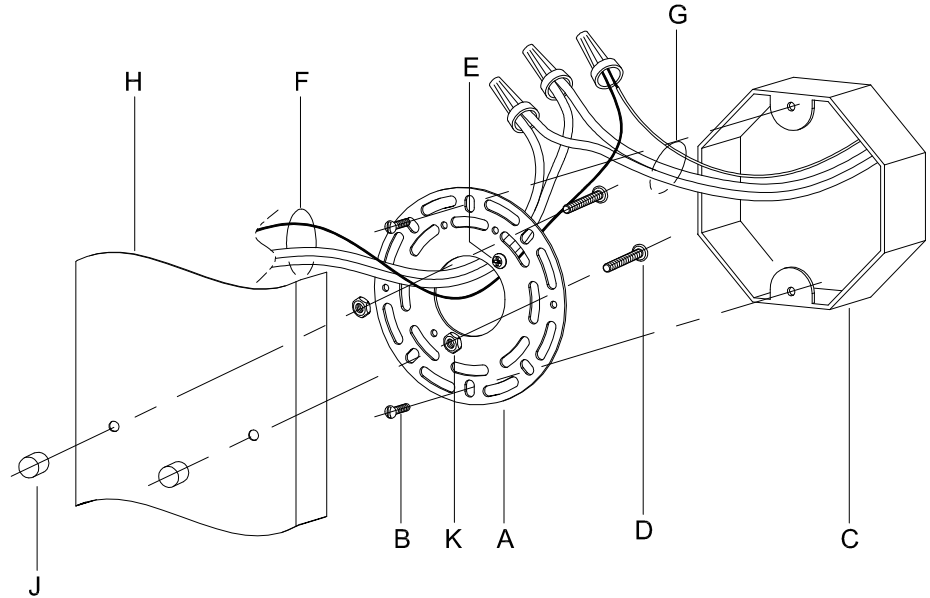

CAUTION: Read instructions carefully and turn electricity off at main circuit breaker panel before beginning installation.

5800-XX30K9

WARNING - If any Special Control Devices are used with this Fixture, Follow the Instructions Carefully to assure full compliance with N.E.C. requirements. If there are any questions, contact a Qualified Electrical Contractor.

CAUTION - All glass is fragile, use care when handling Glass component(s) and or Lamp(s).

CANOPY MOUNTING & WIRE CONNECTION ASSEMBLY STEPS:

1. D,E → A
2. K → D
3. B,A → C
4. F → G
5. H,J → D

FIXTURE ASSEMBLY STEPS: