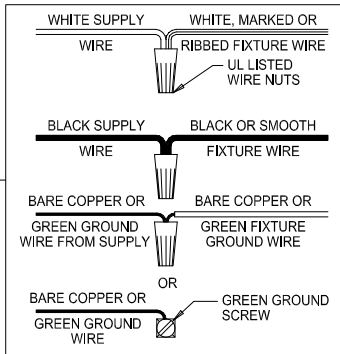

CAUTION: Read instructions carefully and turn electricity off at main circuit breaker panel before beginning installation.

5800-XX30K9

WARNING - If any Special Control Devices are used with this Fixture, Follow the Instructions Carefully to assure full compliance with N.E.C. requirements. If there are any questions, contact a Qualified Electrical Contractor.

CAUTION - All glass is fragile, use care when handling Glass component(s) and or Lamp(s).

CANOPY MOUNTING & WIRE CONNECTION ASSEMBLY STEPS:

1. D,E → A
2. K → D
3. B,A → C
4. F → G
5. H,J → D

FIXTURE ASSEMBLY STEPS: